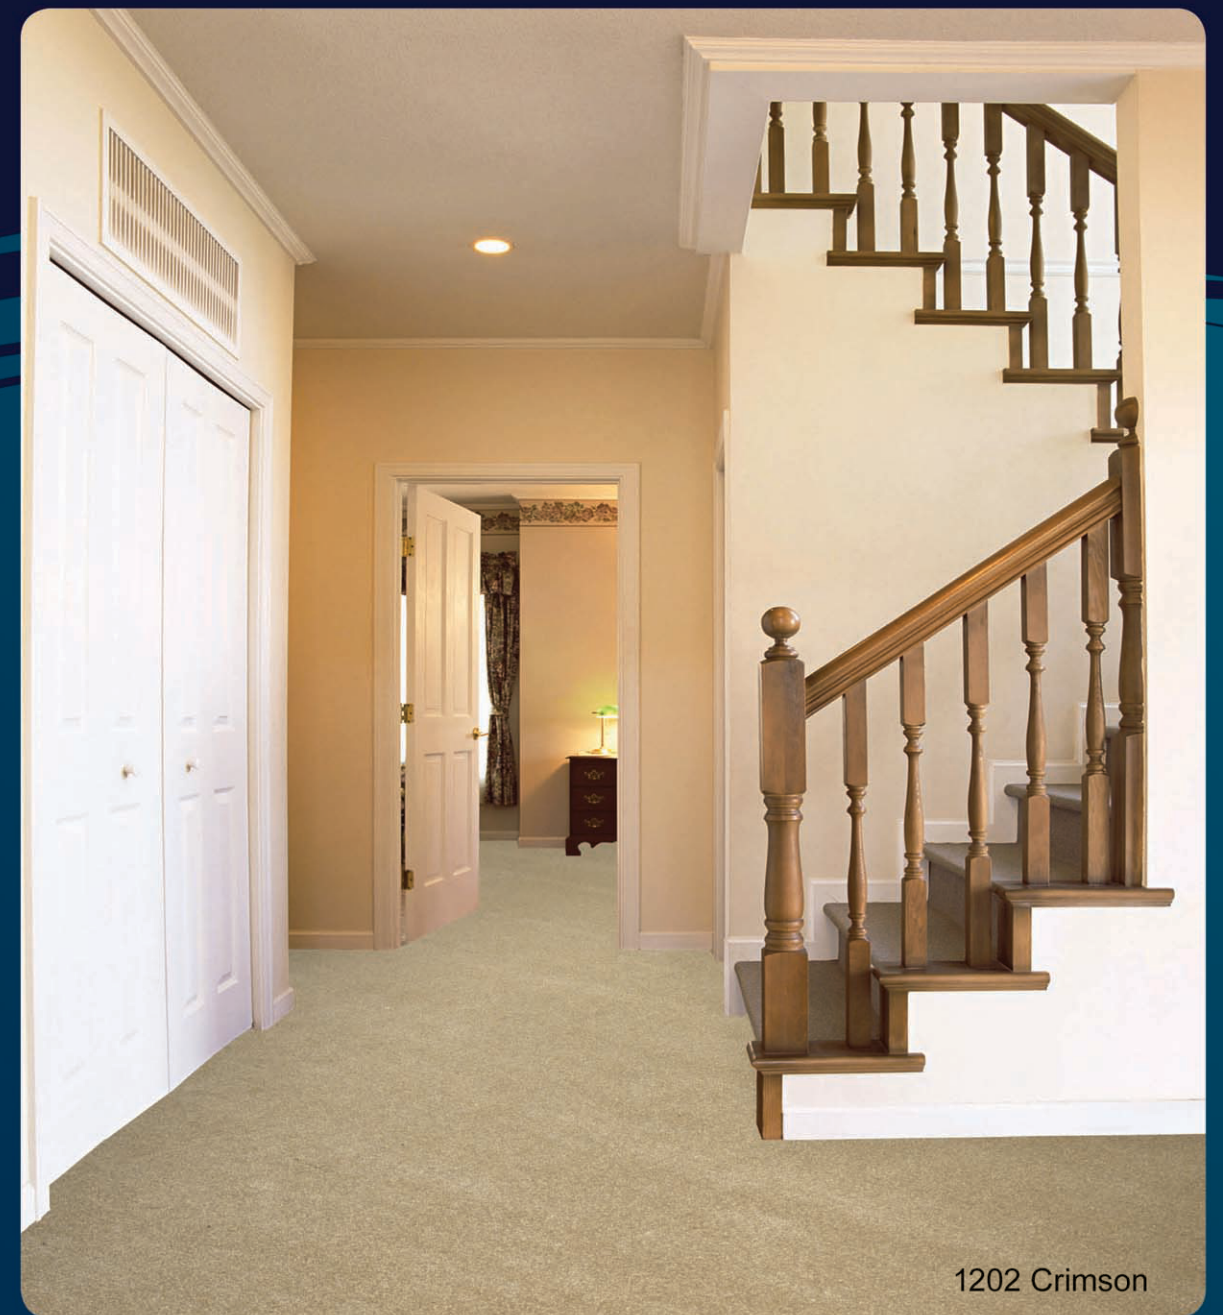

- ✓ 100% Bleach Cleanable
- ✓ Easy to Clean fibre
- ✓ Non-flammable
- ✓ Family Friendly
- ✓ Antistatic Fibre

ROYAL IMPRESSION

1202 Crimson